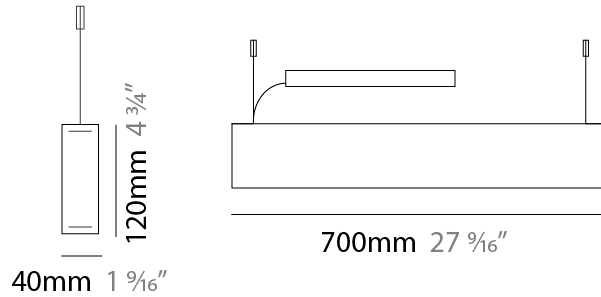

PROJECT
TYPE
SPECIFIER
QUANTITY
DATE

LED120 SUSPENSION

D71023-

base number   Color   Finish
Temperature   Options

1. To build a product code in our configurator select the specify button on the base model # product page
2. To build a manual product code on this datasheet choose from the options listed below in blue font and add the suffix to the base model #

GENERAL

Series: Woodlin
Subseries: LED120
Brand: Tunto
Division: Design
Mounting Type: Suspension
Mounting Location: Ceiling
Subcategory: Profile

PHYSICAL

Shape: Rectangle
Length (mm): 700
Length (in): 27 ⁹/₁₆"
Width (mm): 40
Width (in): 1 ⁹/₁₆"
Height (mm): 120
Height (in): 4 ³/₄"
Max. Overall Height (mm): 2120
Max. Overall Height (in): 83 ⁷/₁₆"
Light Distribution: Direct / Indirect
Diffuser: Opal
Fixture Finish: WAL / ASH / OAK / BLK / WHI
Fixture Material: Wood
Cable Details: 2000mm / 78 3/4"

ELECTRICAL

Lamp Type: LED
Input Wattage (W): 32
Total Output Wattage (W): 25.3
Dimming: Tri-Mode (Non-Dimming and Phase Dimming (120Vac only) and 0-10V Dimming)
Driver Included: Yes
Driver Location: Integrated
Driver Type: Constant Current - Universal
Driver Class: Class 2
Input Voltage (V): 120 - 277
Constant Current (MA): 700

LED

Color Temperature (°K): 2700 / 3000 / 4000
Max. Delivered Lumen (lm): 1500
CRI: >93 CRI
Lamp Life (hrs): 50000

OPTICAL

RATINGS AND CERTIFICATIONS

Certified By: Certified for North American Standards
IP rating: IP20